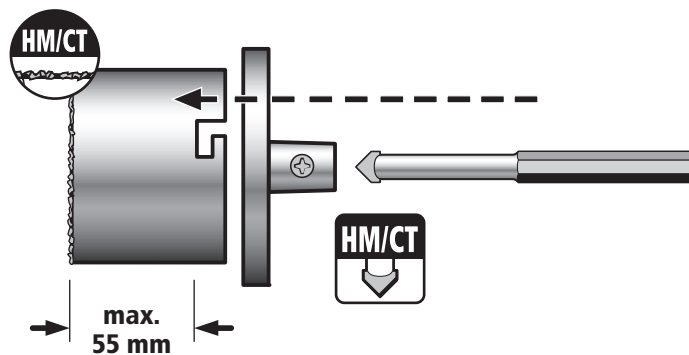

5424 000

wolcraft®

33
43
53
68
103
mm

5424 000

Type Approved
Safety
Regular Production
Surveillance

www.tuv.com
ID 0000039234

wolcraft® GmbH
Wolff-Strasse 1
D-56746 Kempenich
Germany
www.wolcraft.com